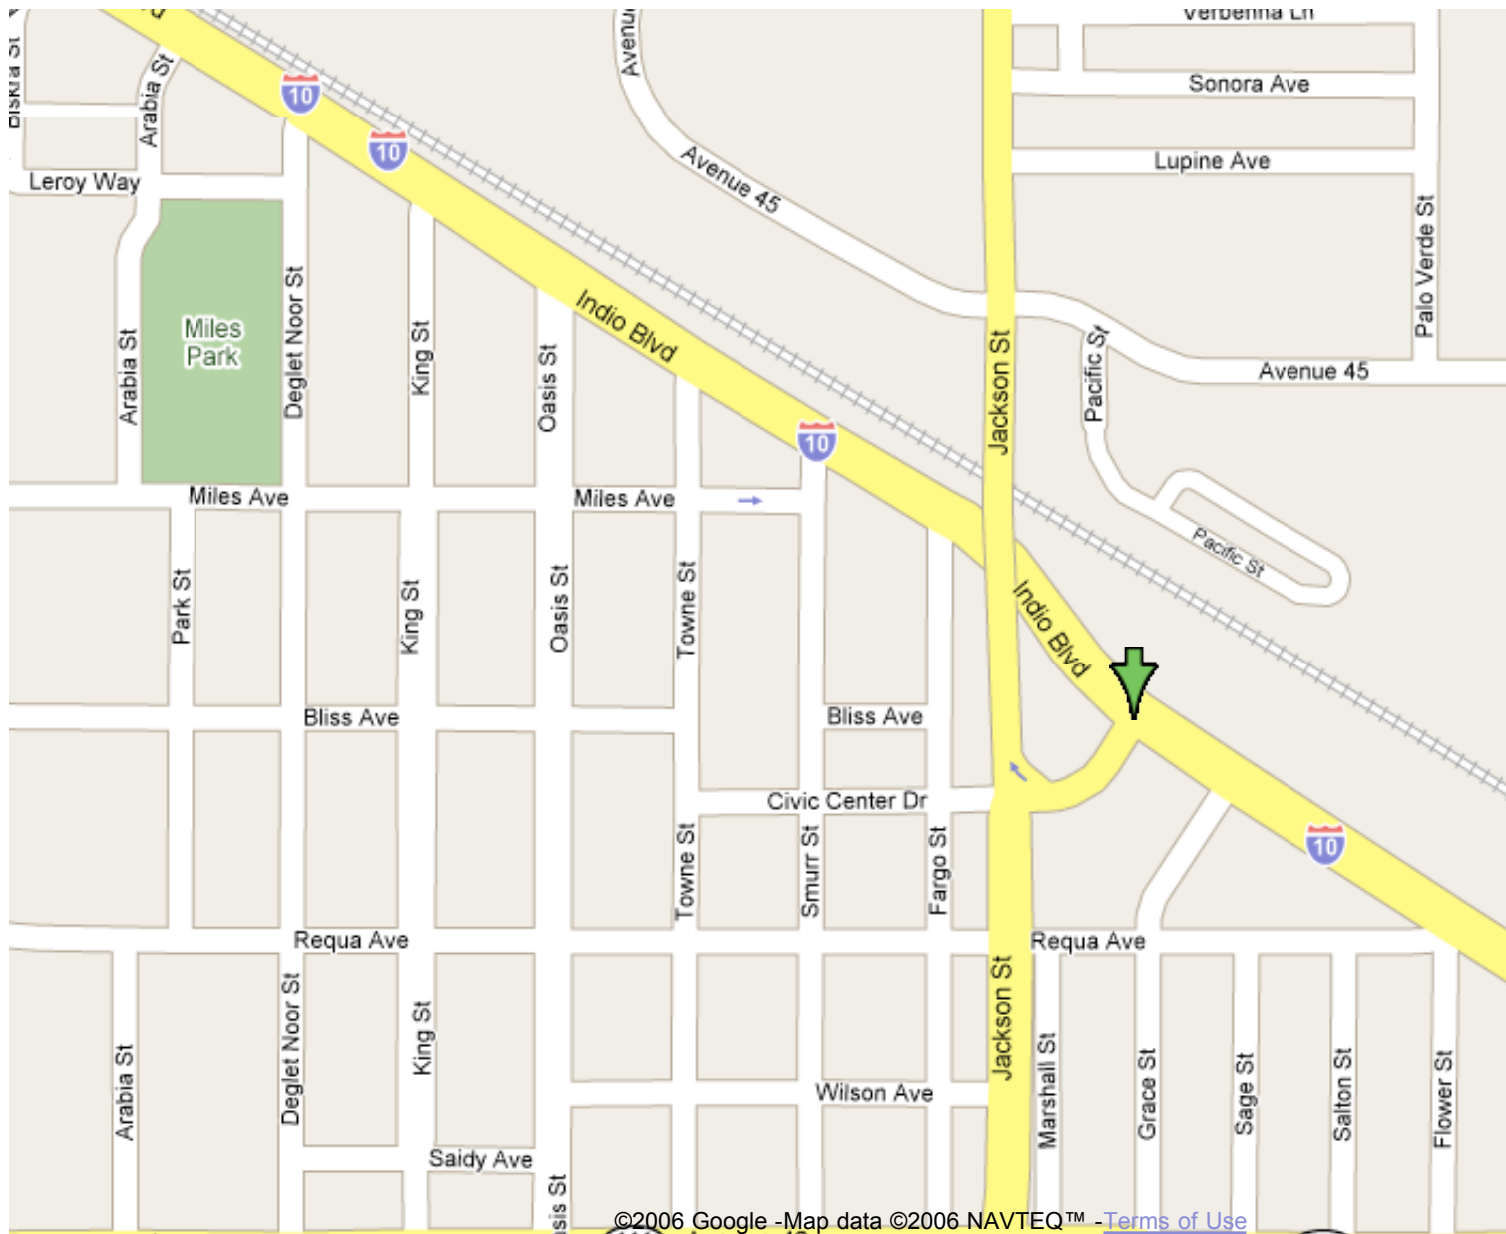

Address **Civic Center Dr & Indio Blvd**
Indio, CA 92201

To see all the details that are visible on the screen, use the "Print" link next to the map.

©2006 Google - Map data ©2006 NAVTEQ™ - [Terms of Use](#)